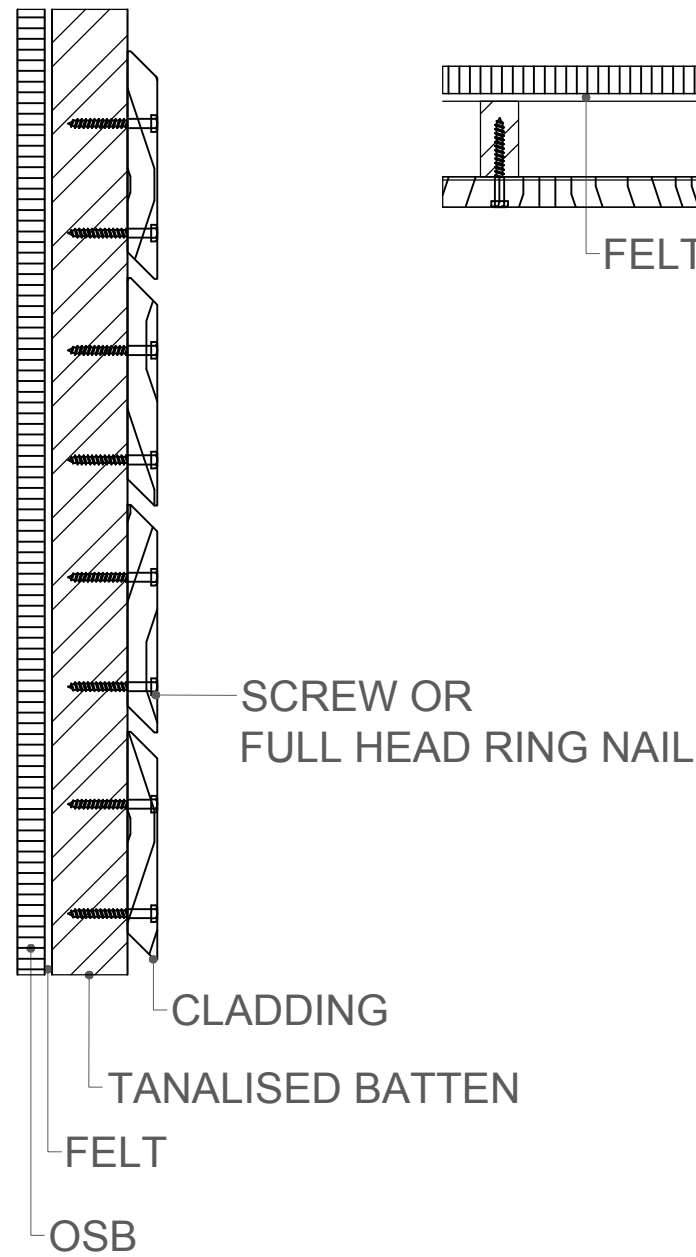

# SIDE PROFILE

# BIRDS EYE VIEW

GENERAL NOTES  
 • ALL DIMENSIONS ARE IN MILLIMETERS UNLESS NOTED OTHERWISE.  
 • ALL DIMENSIONS ARE SUBJECT TO VERIFICATION ON JOB SITE AND ADJUSTMENT TO FIT JOB CONDITIONS.  
 • THIS IS AN ORIGINAL DESIGN AND MUST NOT BE RELEASED OR COPIED UNLESS APPLICABLE FEE HAS BEEN PAID OR JOB ORDER PLACED.

### RECOMMENDED INSTALLATION

TITLE

THE MAIN COMPANY

DESIGN FOR

TOM HUTCHINSON

DRAWN BY

1:2 @A3

SCALE